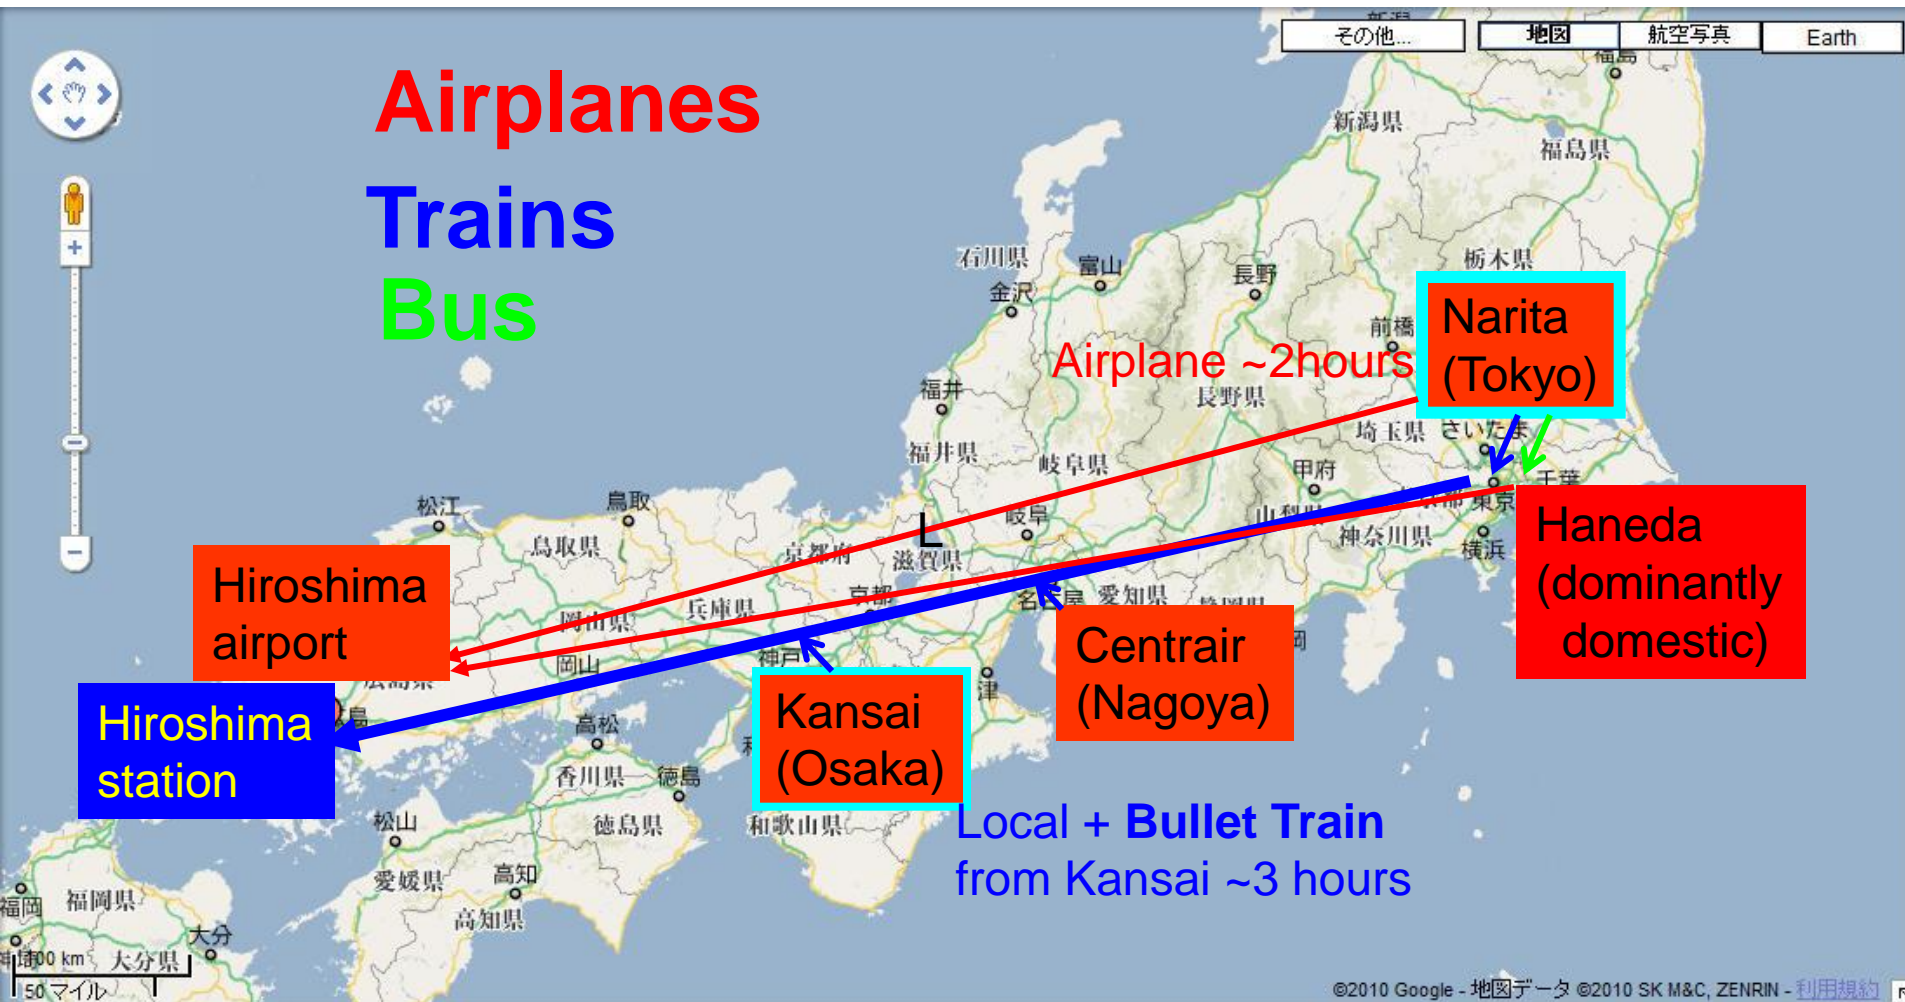

Digest to reach Miyajima in Hiroshima

From international airports to Hiroshima

Airplanes

Trains

Bus

From Hiroshima station to Miyajimaguchi station

From Miyajimaguchi to Miyajima

15-20 min. walk
(Shuttle bus from hotel is available only for arrival and departure days)