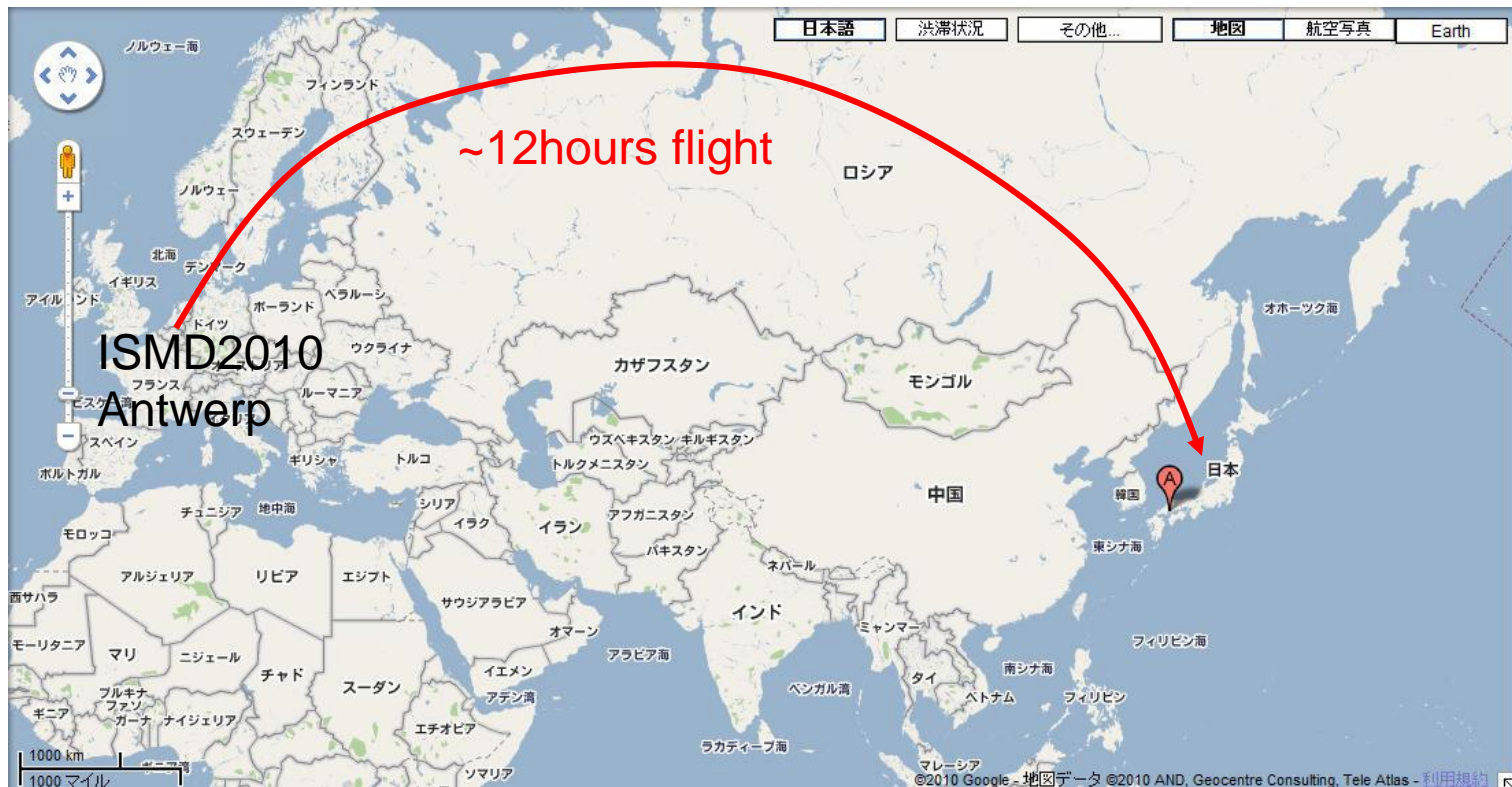

Digest to reach Miyajima in Hiroshima

From international airports to Hiroshima

Airplanes

Trains

Bus

From Hiroshima station to Miyajimaguchi station

From Miyajimaguchi to Miyajima

15-20 min. walk
(Shuttle bus from hotel is available only for arrival and departure days)