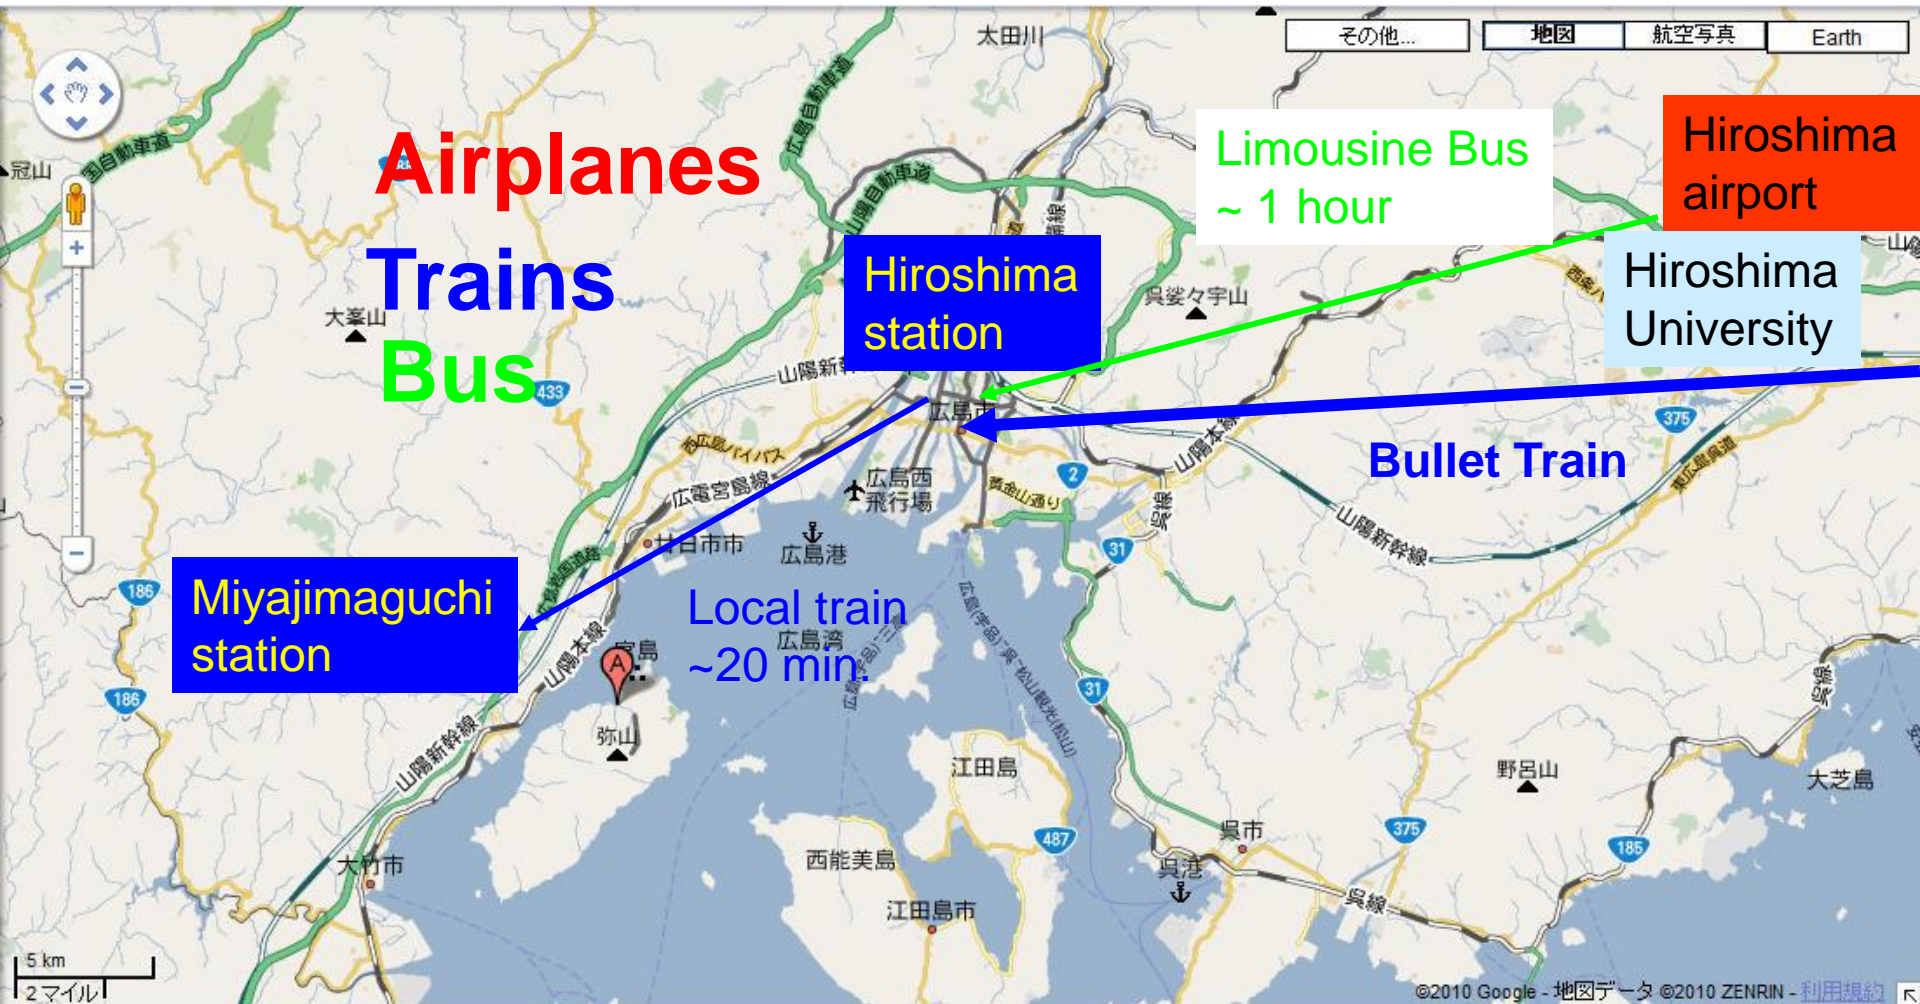

Digest to reach Miyajima in Hiroshima

From international airports to Hiroshima

Airplanes

Trains

Bus

From Hiroshima station to Miyajimaguchi station

From Miyajimaguchi to Miyajima

15-20 min. walk
(Shuttle bus from hotel is available only for arrival and departure days)